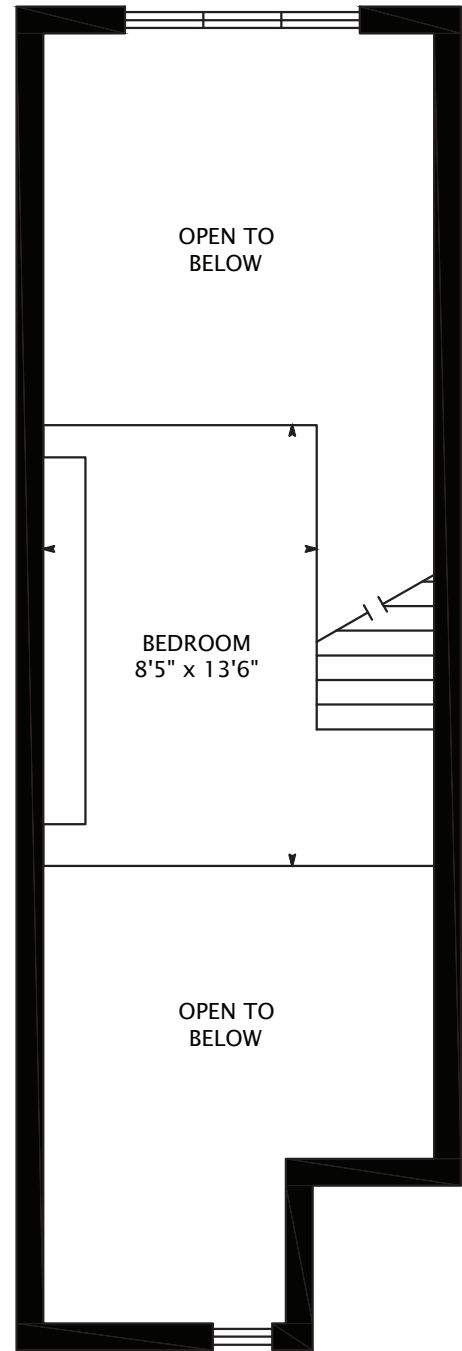

# 781 Craven Road | Floor Plans

**MAIN FLOOR**  
506 SQUARE FEET

**SECOND FLOOR**  
135 SQUARE FEET