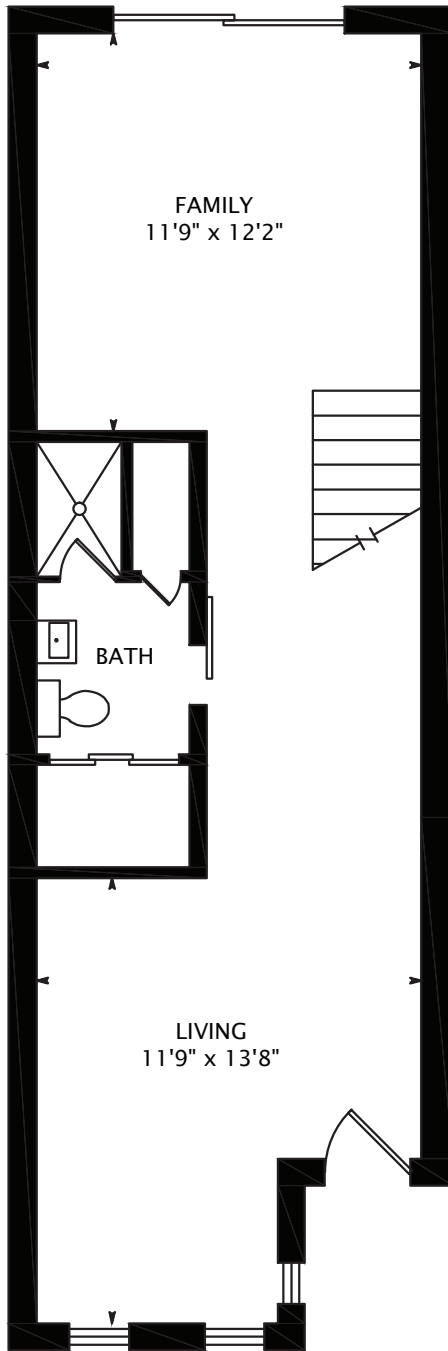

# 781 Craven Road | Floor Plans

**MAIN FLOOR**  
506 SQUARE FEET

**SECOND FLOOR**  
135 SQUARE FEET